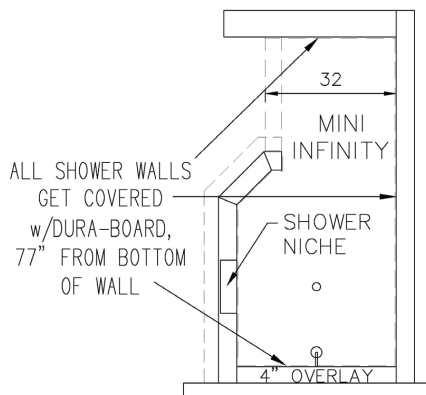

#7236 Infinity Shower

Includes:

- KBRS Shower Pan
- Built-in Bench Seat
- Built-in Niche
- 12"x 12" Tile
- 3"x 12" Bullnose Tile
- Mosaic Floor Tile
- Mosaic Deco Band Tile
- Special Drain
- Crown Molding
- Hardi Backer on Walls
- Shower Valves
- Hand Held Shower Head with Diverter(R89-1GLY/R89-1GLK)
- Rain Shower Head with Diverter (R89-7GLY/R89-7GLK)
- Recessed Fan/Light (744)

Upgrades

- 7206 - 12"x24" Ceramic Tile Replace Standard 12"x 12" Infinity Shower
- 7201 - 2"x4" Ceramic Floor Tile Replace Standard 2"x 2" Infinity Shower
- 7179 - Madagascar Bianco 6"x 24" Wall w/ Pebble Floor Tile Replace Std. Ceramic Infinity Shower (w/ Schluter PVC Edge)

*Shown with staggered tile.
Composite white crown molding
installed on exterior wall.*

#7234 Mini-Infinity Shower

Includes:

- KBRs Shower Pan
- Built-in Niche
- 12"x12" Tile
- 3"x12" Bullnose Tile
- Mosaic Floor Tile
- Mosaic Deco Band Tile
- Special Drain
- Crown Molding
- Hardi Backer on Walls
- Shower Valves
- Rain Shower Head (R89-7GLY/R89-7GLK)
- Recessed Fan/Light (744)

Upgrades

- 7205 - 12"x24" Ceramic Tile Replace Standard 12"x12" Mini-Infinity Shower
- 7200 - 2"x4" Ceramic Floor Tile Replace Standard 2"x2" Mini-Infinity Shower
- 7178 - Madagascar Bianco 6"x 24" Wall w/ Pebble Floor Tile Replace Std. Ceramic Infinity Shower (w/ Schluter PVC Edge)