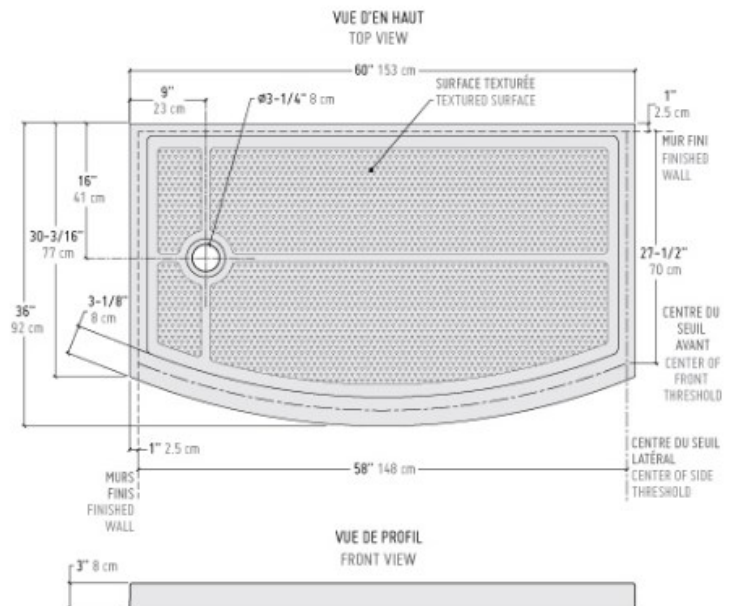

*Stainless Steel Corner Shelf
(for use with Madagascar Bianco tile only)*