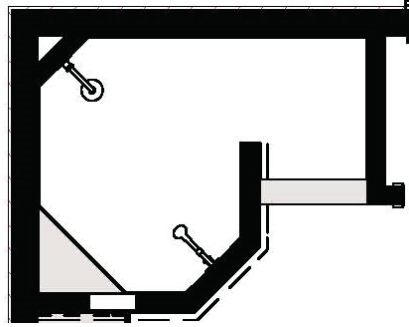

#7236 Infinity Shower

Includes:

- KBRS Shower Pan
- Built-in Bench Seat
- Built-in Niche
- 12"x 12" Tile
- 3"x 12" Bullnose Tile
- Mosaic Floor Tile
- Mosaic Deco Band Tile
- Special Drain
- Crown Molding
- Hardi Backer on Walls
- Shower Valves
- Hand Held Shower Head with Diverter(R89-1GLY/R89-1GLK)
- Rain Shower Head with Diverter (R89-7GLY/R89-7GLK)
- Recessed Fan/Light (744)

Upgrades

- 7206 - 12"x24" Ceramic Tile Replace Standard 12"x 12" Infinity Shower
- 7201 - 2"x4" Ceramic Floor Tile Replace Standard 2"x 2" Infinity Shower
- 7179 - Madagascar Bianco 6"x 24" Wall w/ Pebble Floor Tile Replace Std. Ceramic Infinity Shower (w/ Schluter PVC Edge)

*Shown with staggered tile.
Composite white crown molding
installed on exterior wall.*