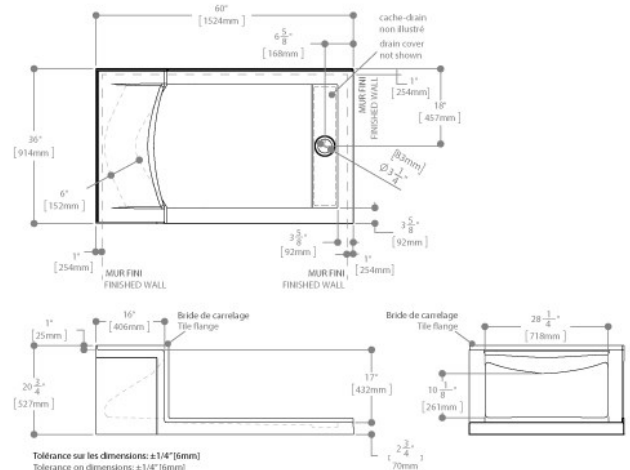

*Madagascar Bianco Tile
6" x 24"*

Polaris White Tile

60" End-Seat Shower Pan w/ Glass Enclosure

**Shown here with Polaris White Ceramic Tile and Contrast Blend glass accent*

Includes

- 12" x 18" Polaris White Ceramic Shower Wall Tile
- (2) Gloss White Corner Shelves w/ Polaris White Tile
or
- (2) Stainless Steel Shelves w/ Madagascar Bianco Tile
- Choice of glass accent
- Shower Pan
- Glass Door (available only in bright chrome or brushed nickel)
- Slotted Trench Drain (bright chrome or brushed nickel)

Options

- 7294 - 60" End-Seat Shower Pan w/ 1-Sided Glass Enclosure
- 7295 - 60" End-Seat Shower Pan w/ L-Shaped Glass Enclosure

*Stainless Steel Corner Shelf
(for use with Madagascar
Bianco tile only)*