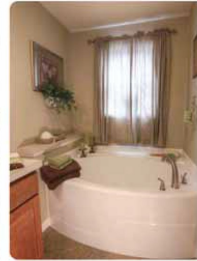

Spec Guide

Mid-West & Canada

Tubs and Showers

Bathtubs

54" Corner Soak
with Apron

60" Garden Soak
Tub - No Surround

Drop-in Soak Tub
with laminate Deck
and Drywall Face

Standard
Bow-Front Tub

#7239 - Upgrade Fleurco Bravura
White Free-Standing Tub 66" x 31"
(Tub Shiploose)
**Nickel or Chrome Faucet included*

Upgrade Options:

- 2143 - 54" Corner soak tub with apron - additional
- 2142 - 60" Garden soak tub - no surround - additional
- 2151 - Standard bow-front tub
- 2144 - Drop-in soak tub with laminate deck & drywall face - additional
- 2138 - Make any standard soak tub a whirlpool
- 6571 - Cabinet skirt front for drop-in tub (total footage must be added to CabMax)
- 7269 - 6" Ceramic tile top edge on laminate deck tub
- 7277 - Mosaic accent tiles on ceramic tub deck
- 7270 - 6" Ceramic tile tub deck replace standard laminate/drywall
- 7275 - 6" Ceramic tile tub deck (top/face) to replace standard laminate/drywall