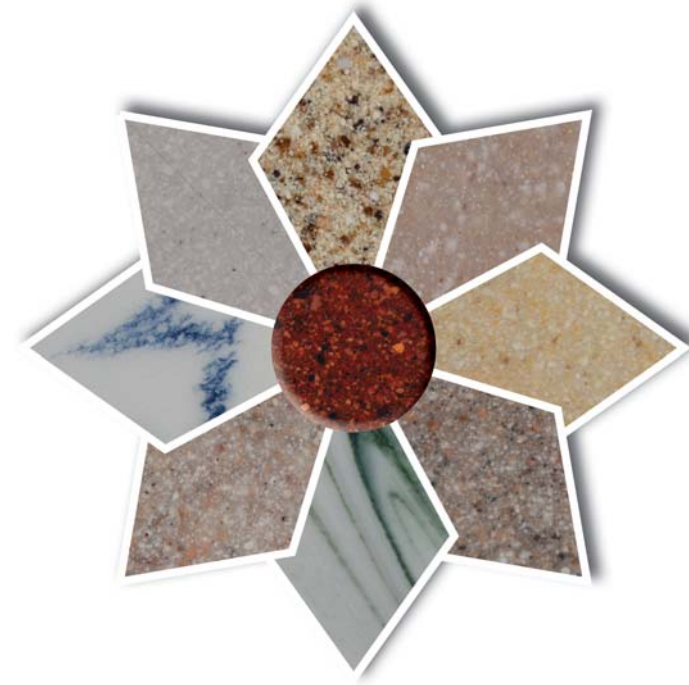

Tapioca
#104

Cappuccino
#102

Sunrise
#103

Zion
#106

Sedona
#108

Platinum
#109

Ice Series #500

Copper
Canyon #501

Rum
#505

Gold
#504

Chrome
#503

Black Ice
#502

Amber
#506

Colors may vary in intensity and veining and may be affected by the type of lighting. Color chart is to be used as a guide only.

Color and Pattern

Selection