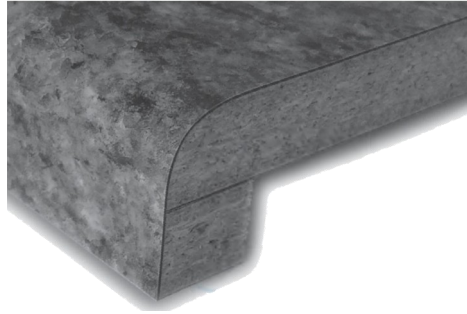

## Countertop Edge Profile Selections

Tri Cove

180° Wrap

"D"

Square

**Countertop Edge Profile Selections**

PVC

Bevel