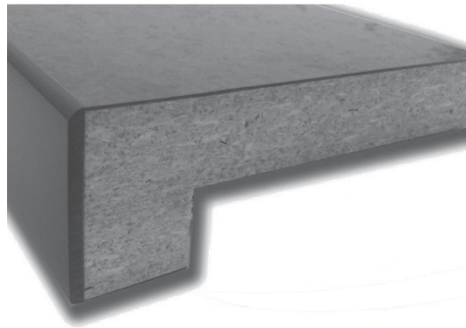

## Countertop Edge Profile Selections

Tri Cove

180° Wrap

"D"

Square

**Countertop Edge Profile Selections**

PVC

Bevel