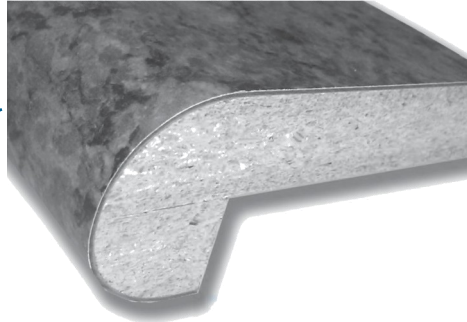

## Countertop Edge Profile Selections

Tri Cove

180° Wrap

"D"

Square

**Countertop Edge Profile Selections**

PVC

Bevel