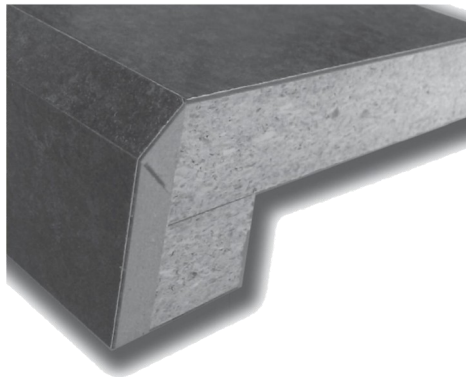

## Countertop Edge Profile Selections

Tri Cove

180° Wrap

"D"

Square

**Countertop Edge Profile Selections**

PVC

Bevel

Crescent

Wood