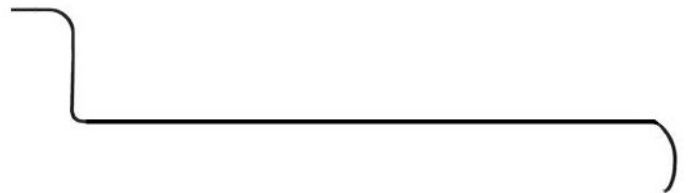

Countertop Edge Profile Selections

PVC

Bevel

Crescent

Wood