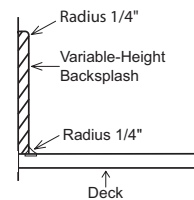

Corian.
SOLID SURFACE

**BRING HOME THE BEAUTY
OF DUPONT™ CORIAN®.**

Benefits of Corian®. 10 year installed/transferable warranty • Easy to clean • Nonporous and stain resistant

With a range of up-to-date colors and patterns, it's easy to find the perfect match for your style.

Please see the reverse side for a full list of Corian® colors.

Corian® sinks.

These easy-to-clean sinks integrate into your Corian® countertop with a nearly seamless look and feel—no grout, no sink lip and no gaps.

Measurements are inside bowl dimensions: Length x Width x Depth. Sinks available in the following colors: Bisque, Bone, Cameo White, Glacier White, and Vanilla.

Edge treatments.

Add a personal touch to perfectly complement your cabinetry and décor.

Standard Edges

Upgrade

Backsplash Options.

Standard

Upgrade

402 S Weber Ave
Stratford, WI 54484
(800) 448-1524
www.stratfordhomes.com