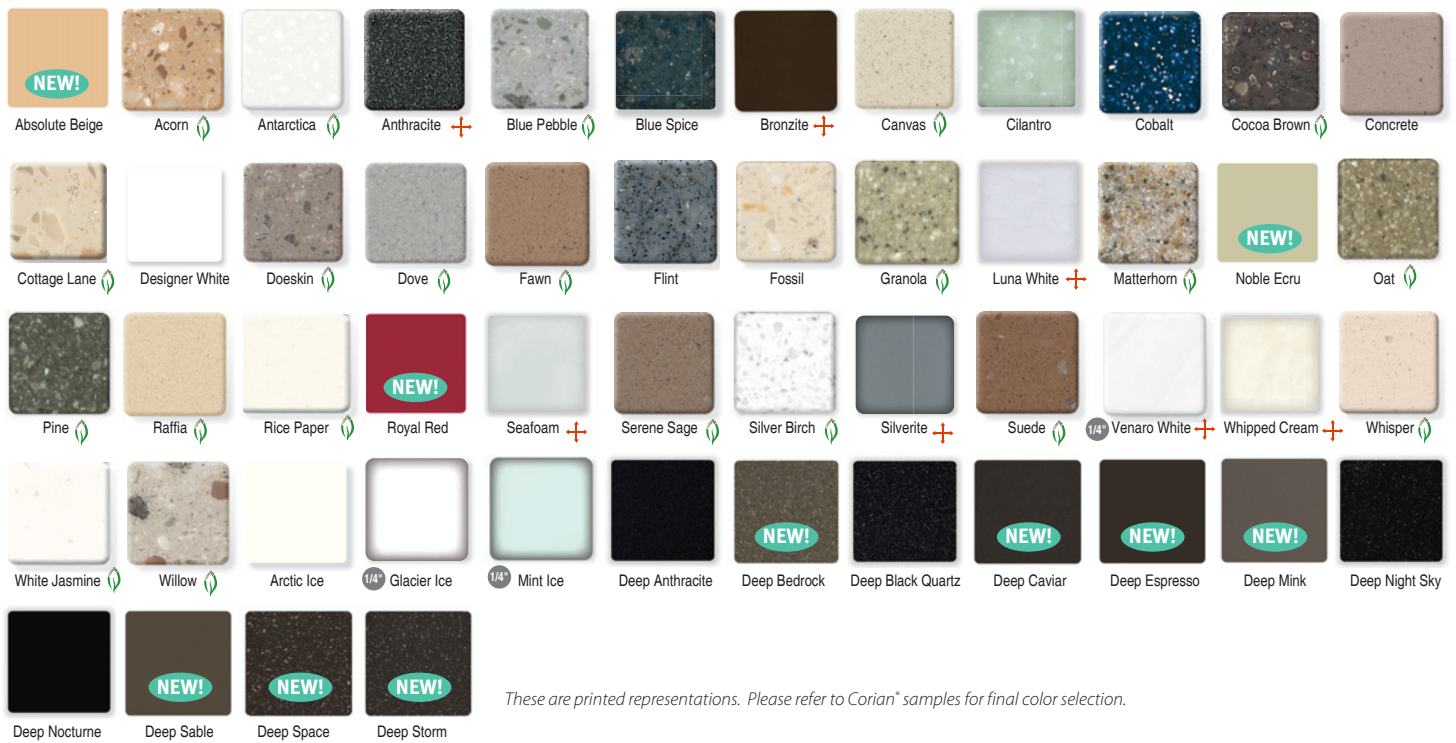

Please see the reverse side for a full list of Corian® colors.

Corian® sinks.

These easy-to-clean sinks integrate into your Corian® countertop with a nearly seamless look and feel—no grout, no sink lip and no gaps.

Edge treatments.

Add a personal touch to perfectly complement your cabinetry and décor.

Standard Edges

Upgrade

Backsplash Options.

Standard

Upgrade

402 S Weber Ave
Stratford, WI 54484
(800) 448-1524
www.stratfordhomes.com

Corian.
SOLID SURFACE

COLORS OF CORIAN®

Key:

The Corian® Terra Collection consists of colors made with pre-consumer recycled content.

Corian® colors that contain direction and/or movement. This includes the Private Collection and metallic colors.

1/4"

Corian® colors that are available in 1/4" thickness.

Group A

Group B

Group C

These are printed representations. Please refer to Corian® samples for final color selection.

Group D

402 S Weber Ave
Stratford, WI 54484
(800) 448-1524
www.stratfordhomes.com