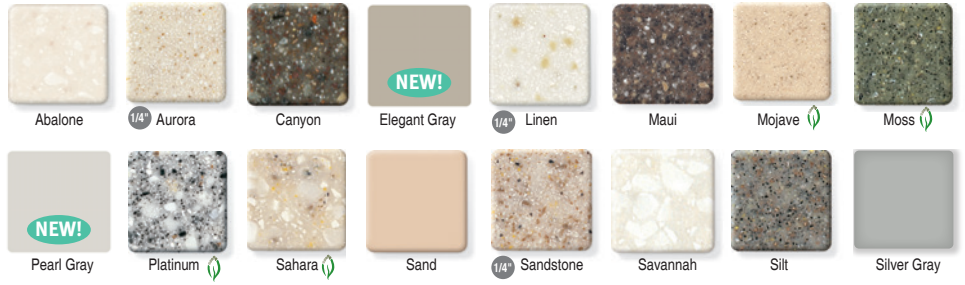

Please see the reverse side for a full list of Corian® colors.

Corian® sinks.

These easy-to-clean sinks integrate into your Corian® countertop with a nearly seamless look and feel—no grout, no sink lip and no gaps.

Edge treatments.

Add a personal touch to perfectly complement your cabinetry and décor.

Standard Edges

Upgrade

Backsplash Options.

Standard

Upgrade

402 S Weber Ave
Stratford, WI 54484
(800) 448-1524
www.stratfordhomes.com

Corian.
SOLID SURFACE

COLORS OF CORIAN®

Key:

The Corian® Terra Collection consists of colors made with pre-consumer recycled content.

Corian® colors that contain direction and/or movement. This includes the Private Collection and metallic colors.

1/4"

Corian® colors that are available in 1/4" thickness.

Group A

Group B

Group C

These are printed representations. Please refer to Corian® samples for final color selection.

Group D

402 S Weber Ave
Stratford, WI 54484
(800) 448-1524
www.stratfordhomes.com