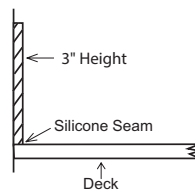

Backsplash Options.

Standard